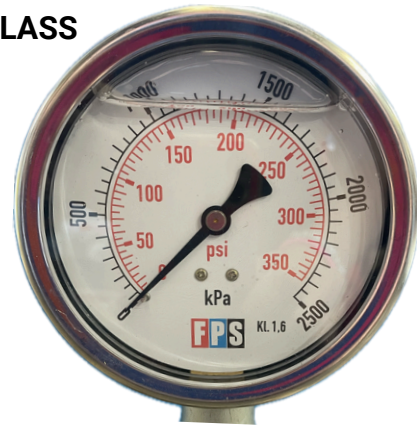

WORK SMARTER... NOT HARDER!

GAUGES

- STAINLESS STEEL CASE
- GLYCERINE & DRY FILLED
- SCALE KPA/PSI
- ACCURACY +/-1.6% OF FULL SCALE
- OPERATING TEMP -20° TO 60°
- WARRANTY - 12MONTHS *LIMITED
- POLYCARBONATE / GLASS WINDOW
- BRASS BSP CONNECTION
- 63MM = 6MM
- 100MM = 10MM
- SS304 CASE & RING
- BRASS INTERNALS

200000 - GAUGE DRY 63MM FACE (0-2500)
200005 - GAUGE DRY 100MM FACE (0-1600)
200010 - GAUGE DRY 100MM FACE (0-2500)

200015 - GAUGE LIQUID 63MM FACE (0-1600) BOTTOM ENTRY
200020 - GAUGE LIQUID 63MM FACE (0-2500) BOTTOM ENTRY
200022 - GAUGE LIQUID 63MM FACE (0-2500) BOTTOM ENTRY SAFETY GLASS
200050 - GAUGE LIQUID 63MM FACE (0-2500) BACK ENTRY
200025 - GAUGE LIQUID 100MM FACE (0-1600) BOTTOM ENTRY
200030 - GAUGE LIQUID 100MM FACE (0-2500) BOTTOM ENTRY
200035 - GAUGE LIQUID 100MM FACE (-100+1000) BOTTOM ENTRY
200040 - GAUGE LIQUID 100MM FACE (-100+150) BOTTOM ENTRY
200045 - GAUGE LIQUID 100MM FACE (-100+1600) BOTTOM ENTRY
200055 - GAUGE LIQUID 100MM FACE (0-4000) BOTTOM ENTRY
200065 - GAUGE LIQUID 150MM FACE (0-2500) BOTTOM ENTRY

200076 - GAUGE DIGITAL 100MM (-150-2500) CALIBRATED
200077 - GAUGE DIGITAL 100MM (100-4000) CALIBRATED
200078 - GAUGE CASE - SHOCK PROOF - TO SUIT CALIBRATED GAUGES

REDUCING MINI BALL VALVE

350060 - 15MM X 6MM M/F
350059 - 15MM X 10MM M/F